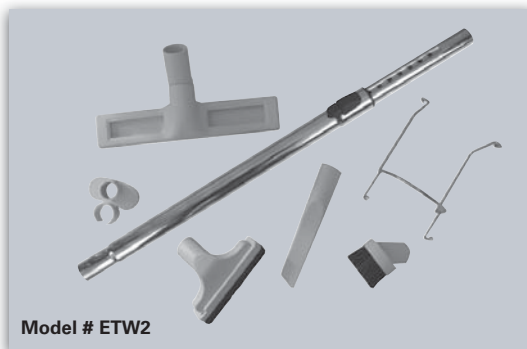

ET1, ET2, ET3 will be available only in grey from March 2009.

Accessories - Tool Sets

Model # ET1-G

Good tool set with rack & 10" horse hair floor brush - Grey
Available in Black while quantities last. (ET1)

Model # ET2-G

Better tool set with rack & 12" horse hair floor brush - Grey
Available in Black while quantities last. (ET2)

Model # ETW2

Better tool set with rack, 12" horse hair tool set & telescopic wand - Grey
Available in Black while quantities last. (ETW2)

Model # ET3-G

Best tool set with deluxe 14" horsehair floor brush tools and large rack - Grey
Available in Black while quantities last. (ET3)

Model # 061524

Deluxe Attachment Kit, Poly Bagged - (titanium)
Includes telescopic chrome wand, tool caddy, deluxe upholstery, crevice, dusting, & floor brushes

Model # 061524-006

Master Pack of 6