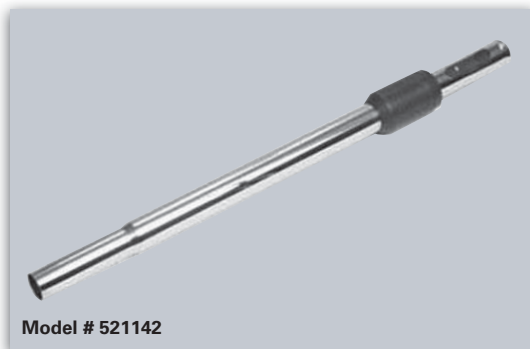

Wands

Model # 521139

Telescopic Chrome PowerBrush Wand with Cord Management and EZ Release - Corded

Model # 521142

Chrome telescopic wand (button lock top/friction fit bottom)

Model # 521145

Single Upper Chrome Metal Wand with Cord Management

Model # 521142-030

Master pack of 30

Model # 521141

Telescopic Chrome Wand with cord management