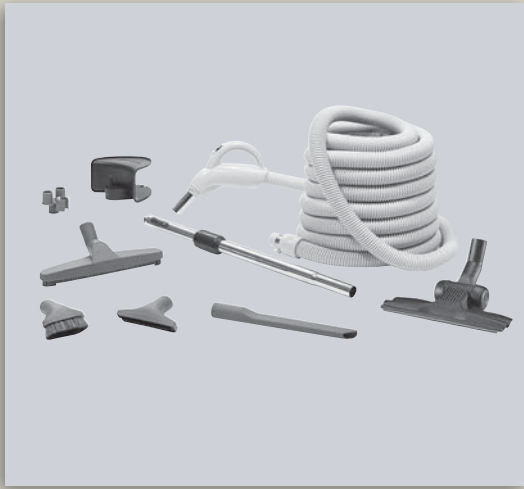

Model # 0013A

30' Premium Air Package - includes 30' 24V, 1-3/8" crushproof hose with 2-way switch (turns power unit on & off at your fingertips), with Progression swivel handle (PR30LVLS), deluxe floor & rug tool (RD285), chrome telescopic wand (521142), premium set of tools (floor brush (045127), dusting brush (045197), upholstery brush (045195) & crevice tool (045196), tool caddy (045914) & hose rack (045-039). (10 piece total)